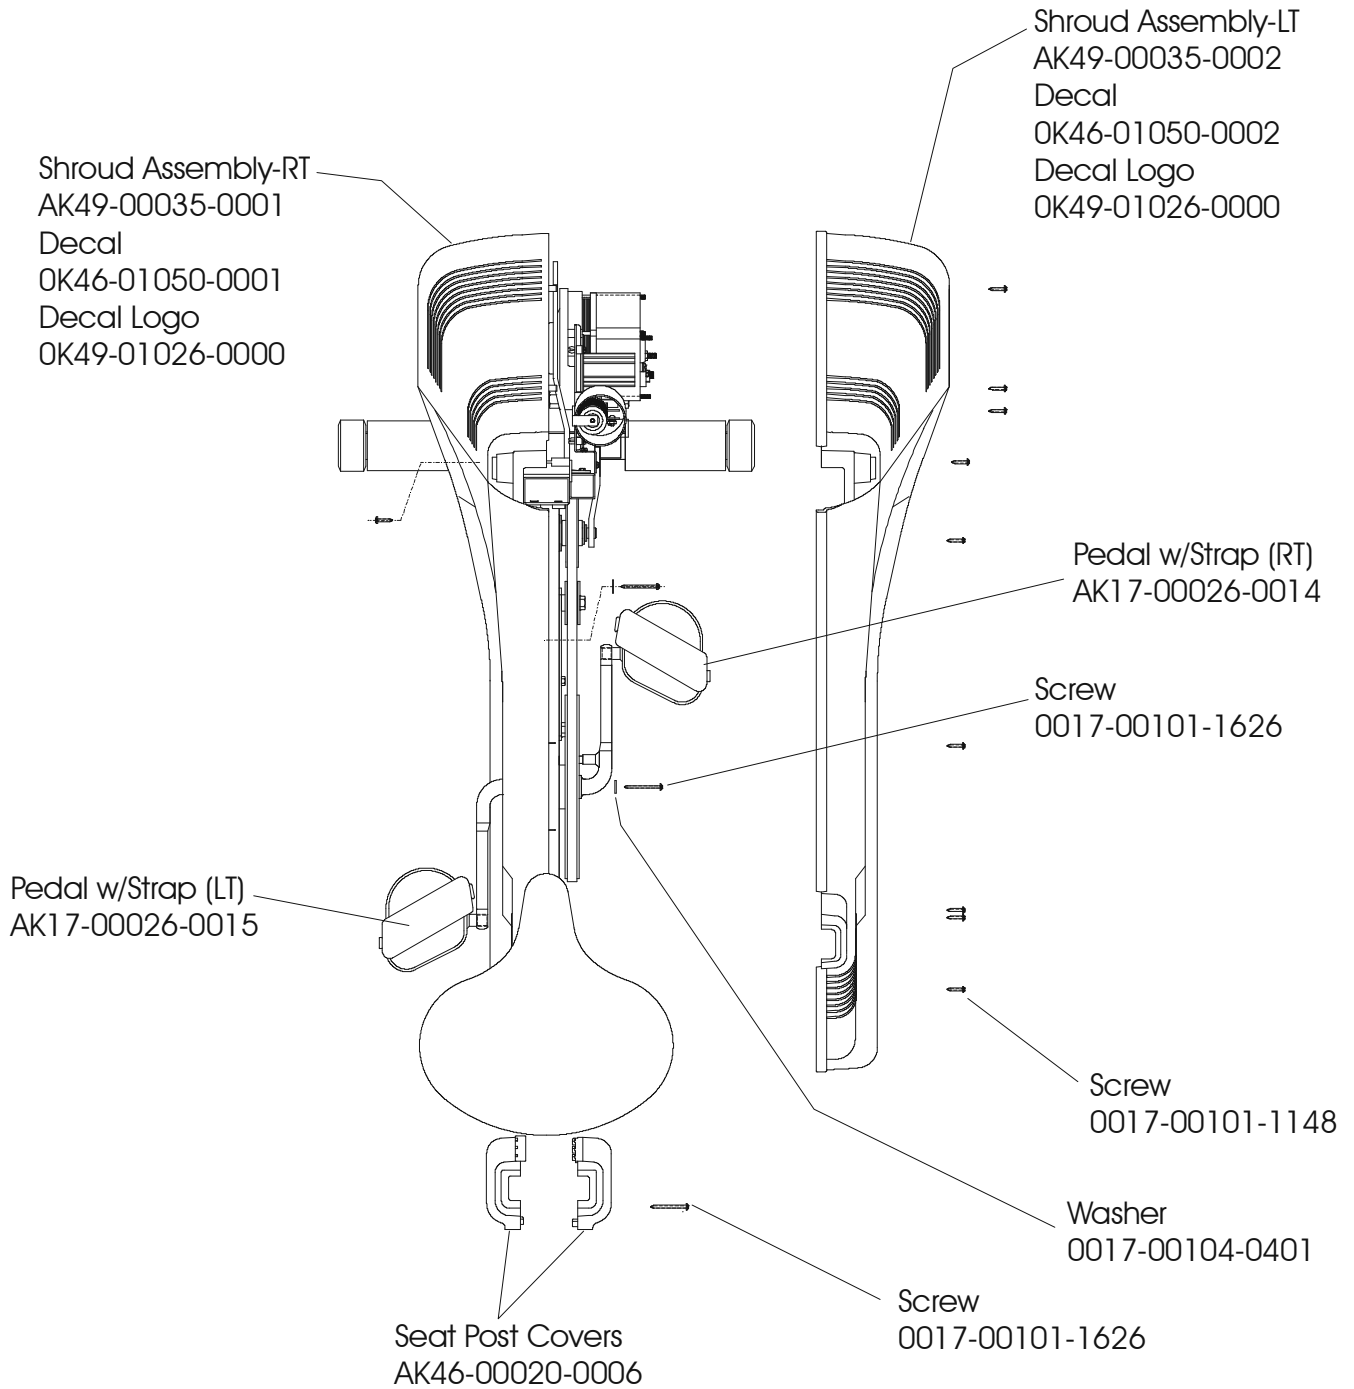

# *LifeFitness*

**LIFE CYCLE LC9100**

**Customer Support Services**  
***PARTS MANUAL*** Rev. 16 Nov 2007

<b>Manual</b>	<b>Part Number</b>
Service Manual	M051-00K49-A012
Operator Manual	M051-00K20-B106
Installation Instructions	M051-00K49-A006
Installation Hardware	AK49-00025-0000

**Contents**

---

	Page
Frame Components .....	4
Side Shrouds, Seat Post Covers, Pedals .....	5
Alternator, Wheels, and Stabilizer Bar .....	6
Console Assembly .....	7
Handlebar Assembly.....	8
Crankarm Assembly .....	9
Freewheel Pulley/Clutch Assembly.....	10
Idler Arm Assembly.....	11
Seat w/Seat Post Assembly.....	12
Seat Plunger Assembly .....	13
Alternator Control Board .....	14

## Frame Components

LC91-0100-10

Side Shrouds, Seat Post Covers, and Pedals

Alternator, Wheels, and Stabilizer Bar

Console Assembly  
 SK51-00026-0001 Eng/Met  
 AK51-00026-0003 Ger/Eur  
 AK51-00026-0004 Spn/Eur  
 AK51-00026-0006 Eng  
 AK51-00026-0007 Frn/Eur  
 AK51-00026-0008 Itl/Eur  
 AK51-00026-0009 Dut/Eur

Console Case (Grey)  
 OK36-01187-0006

Battery Cover  
 OK36-01035-0006

Screw  
 0017-00101-1104

SCREW-6  
 0017-00101-0824

**NOTE: For complete Crankarm Bearing Kit order: GK18-00004-0023**

Freewheel Pulley/Clutch Assembly