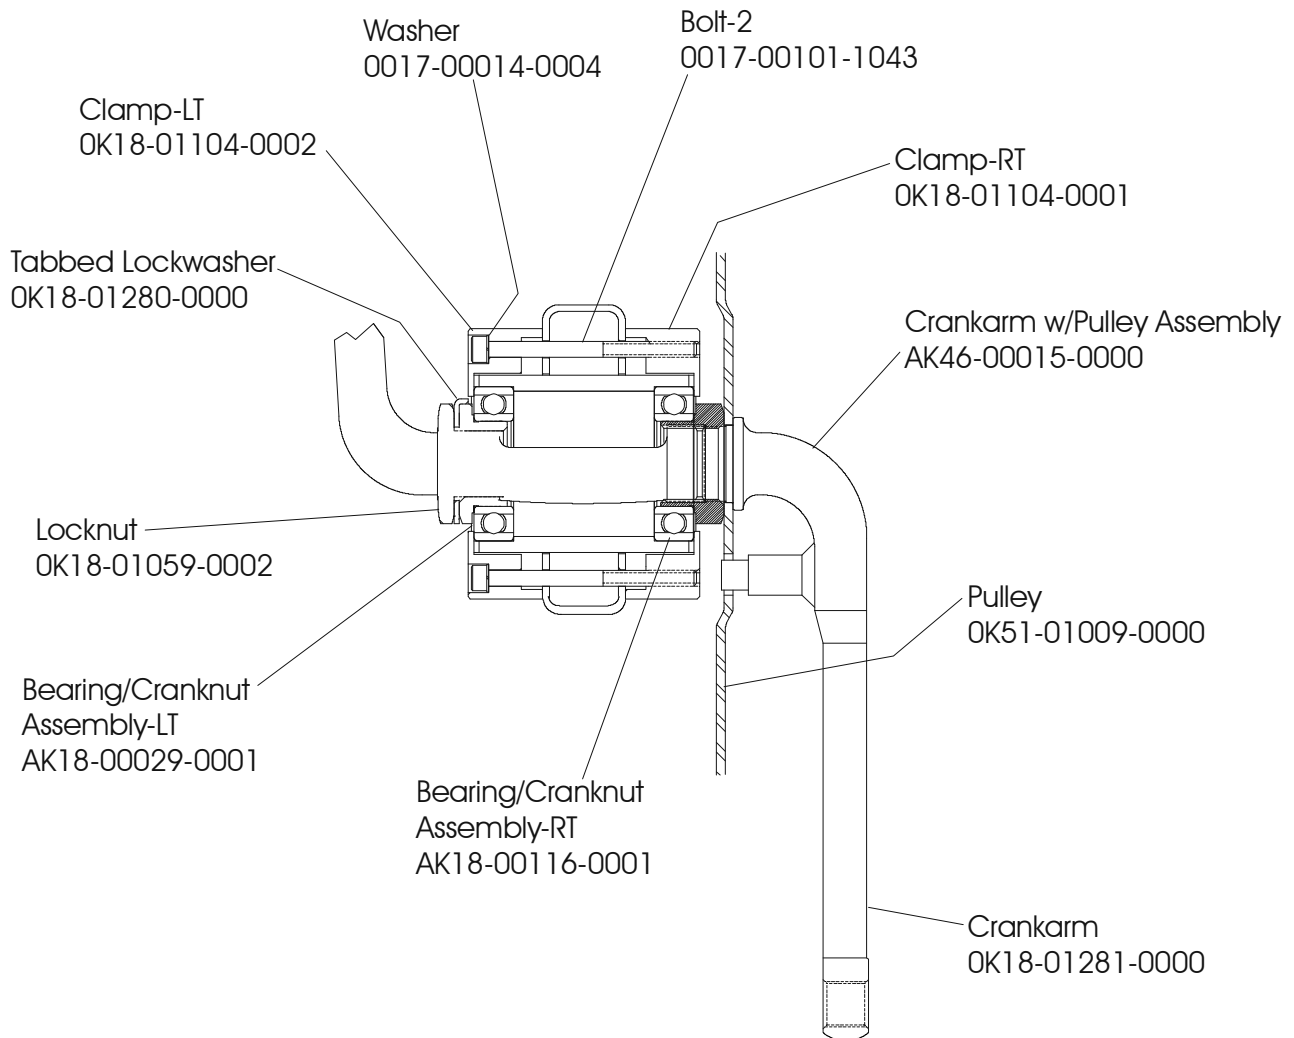

Console Case (Grey)  
 OK36-01187-0006

Battery Cover  
 OK36-01035-0006

Screw  
 0017-00101-1104

SCREW-6  
 0017-00101-0824

**NOTE: For complete Crankarm Bearing Kit order: GK18-00004-0023**

Freewheel Pulley/Clutch Assembly

---

**Life Cycle LC9100**  
**Seat w/Seat Post Assembly**

**LC91-0100-10**  
**AK49-00037-0000**