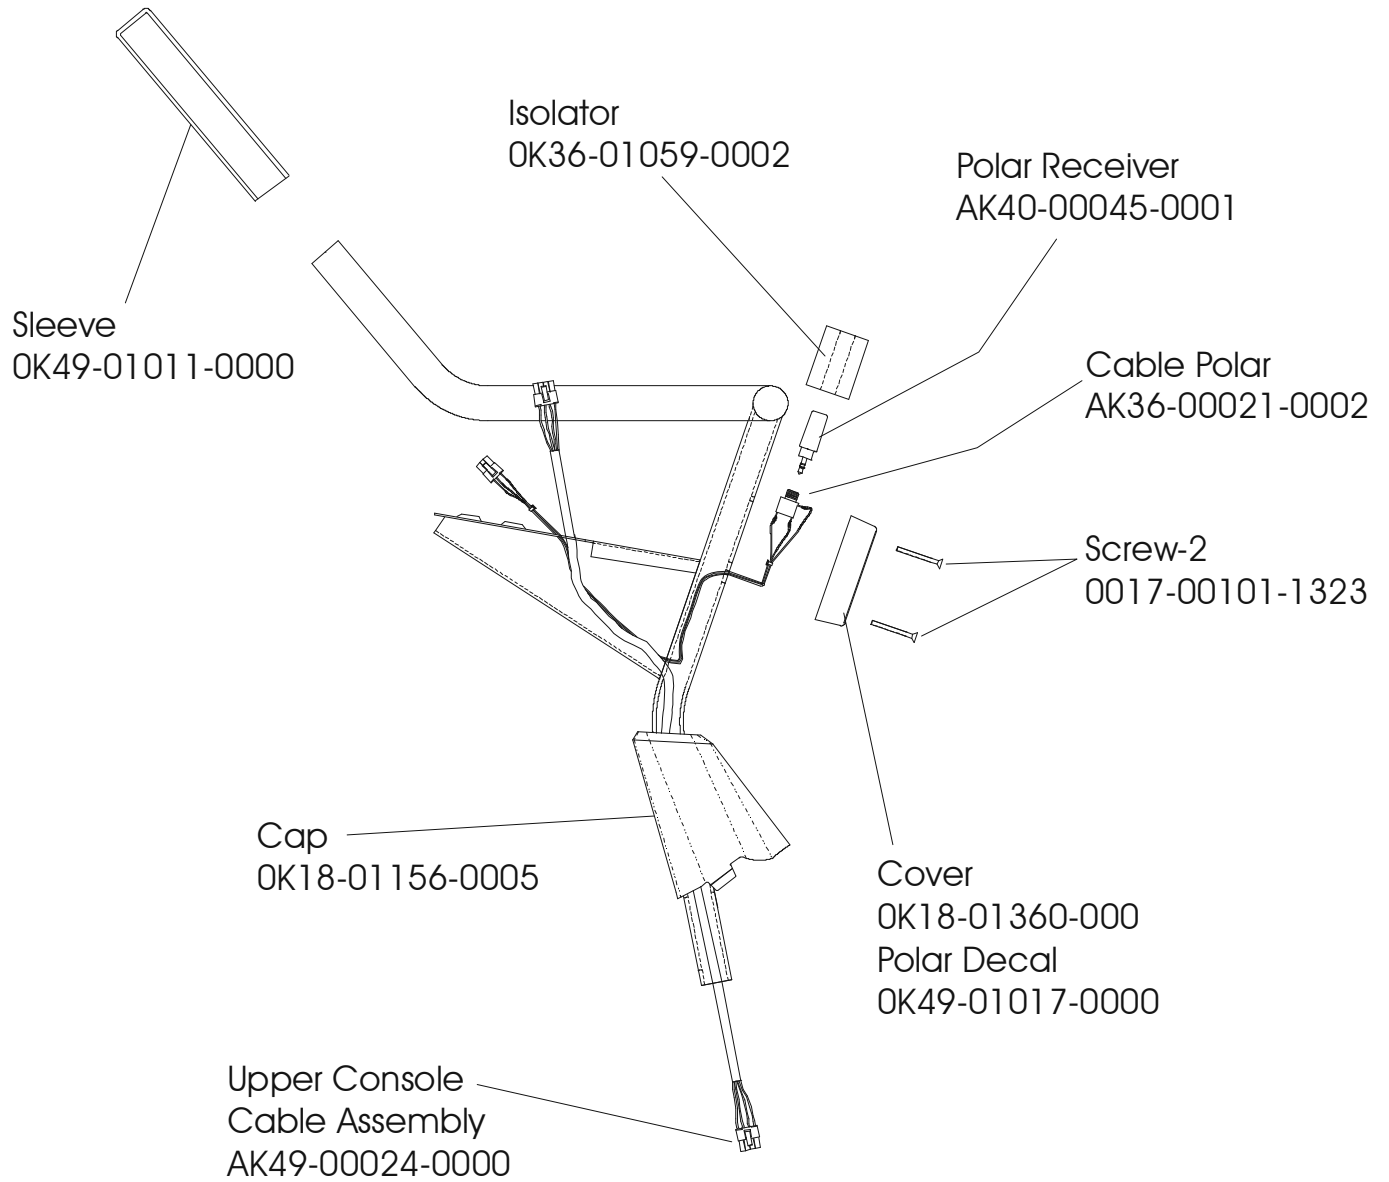

**Contents**

---

	Page
Frame Components .....	4
Side Shrouds, Seat Post Covers, Pedals .....	5
Alternator, Wheels, and Stabilizer Bar .....	6
Console Assembly .....	7
Handlebar Assembly.....	8
Crankarm Assembly .....	9
Freewheel Pulley/Clutch Assembly.....	10
Idler Arm Assembly.....	11
Seat w/Seat Post Assembly.....	12
Seat Plunger Assembly .....	13
Alternator Control Board .....	14

## Frame Components

LC91-0100-10

Side Shrouds, Seat Post Covers, and Pedals

Alternator, Wheels, and Stabilizer Bar

Console Assembly  
 SK51-00026-0001 Eng/Met  
 AK51-00026-0003 Ger/Eur  
 AK51-00026-0004 Spn/Eur  
 AK51-00026-0006 Eng  
 AK51-00026-0007 Frn/Eur  
 AK51-00026-0008 Itl/Eur  
 AK51-00026-0009 Dut/Eur

Console Case (Grey)  
 OK36-01187-0006

Battery Cover  
 OK36-01035-0006

Screw  
 0017-00101-1104

SCREW-6  
 0017-00101-0824

**NOTE: For complete Crankarm Bearing Kit order: GK18-00004-0023**

Freewheel Pulley/Clutch Assembly