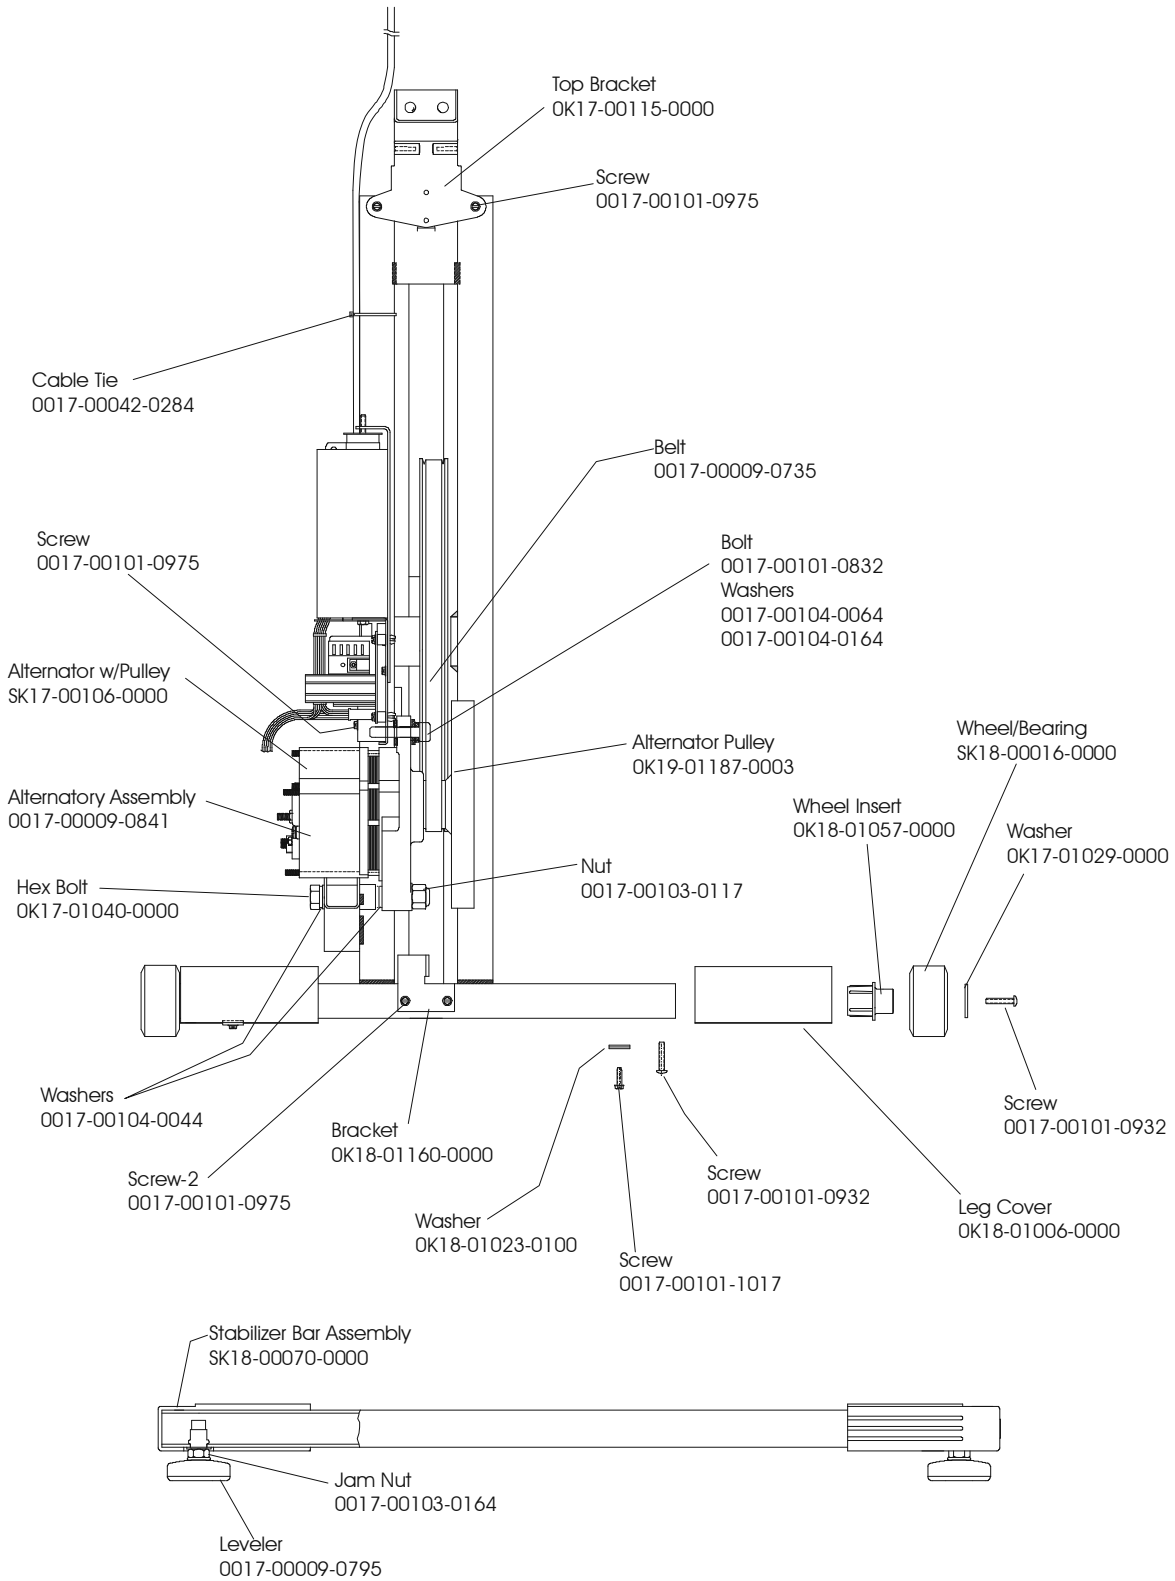

**Contents**

---

	Page
Frame Components .....	4
Side Shrouds, Seat Post Covers, Pedals .....	5
Alternator, Wheels, and Stabilizer Bar .....	6
Console Assembly .....	7
Handlebar Assembly.....	8
Crankarm Assembly .....	9
Freewheel Pulley/Clutch Assembly.....	10
Idler Arm Assembly.....	11
Seat w/Seat Post Assembly.....	12
Seat Plunger Assembly .....	13
Alternator Control Board .....	14

## Frame Components

LC91-0100-10

Side Shrouds, Seat Post Covers, and Pedals

Alternator, Wheels, and Stabilizer Bar

Console Assembly  
 SK51-00026-0001 Eng/Met  
 AK51-00026-0003 Ger/Eur  
 AK51-00026-0004 Spn/Eur  
 AK51-00026-0006 Eng  
 AK51-00026-0007 Frn/Eur  
 AK51-00026-0008 Itl/Eur  
 AK51-00026-0009 Dut/Eur

Console Case (Grey)  
 OK36-01187-0006

Battery Cover  
 OK36-01035-0006

Screw  
 0017-00101-1104

SCREW-6  
 0017-00101-0824

**NOTE: For complete Crankarm Bearing Kit order: GK18-00004-0023**

Freewheel Pulley/Clutch Assembly

---

**Life Cycle LC9100**  
**Seat w/Seat Post Assembly**

**LC91-0100-10**  
**AK49-00037-0000**