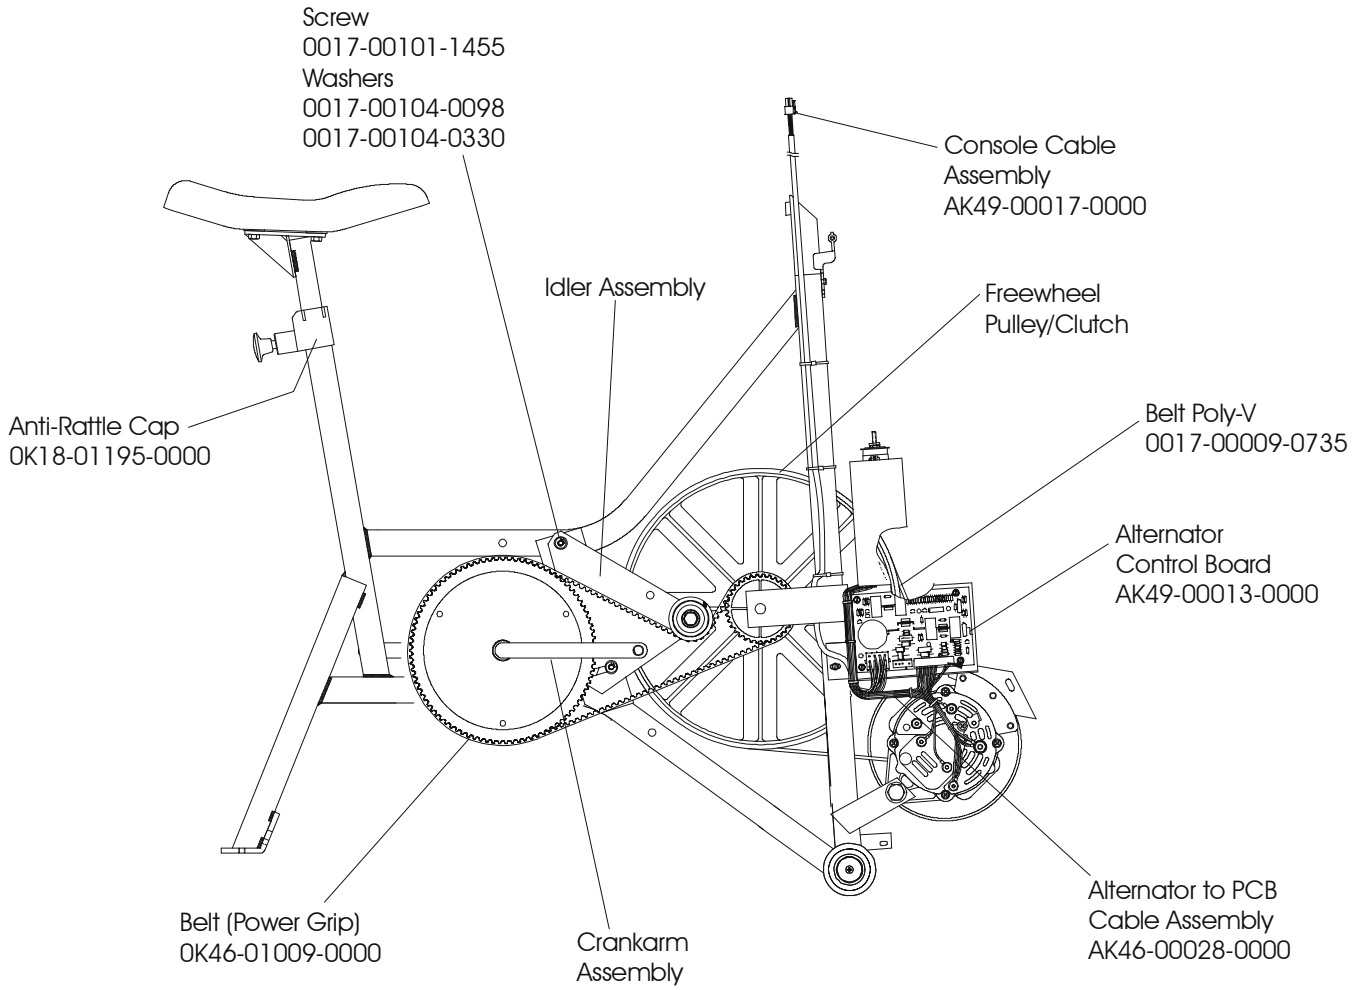

Contents

	Page
Frame Components	4
Side Shrouds, Seat Post Covers, Pedals	5
Alternator, Wheels, and Stabilizer Bar	6
Console Assembly	7
Handlebar Assembly.....	8
Crankarm Assembly	9
Freewheel Pulley/Clutch Assembly.....	10
Idler Arm Assembly.....	11
Seat w/Seat Post Assembly.....	12
Seat Plunger Assembly	13
Alternator Control Board	14

Life Cycle LC9100

Frame Components

LC91-0100-10