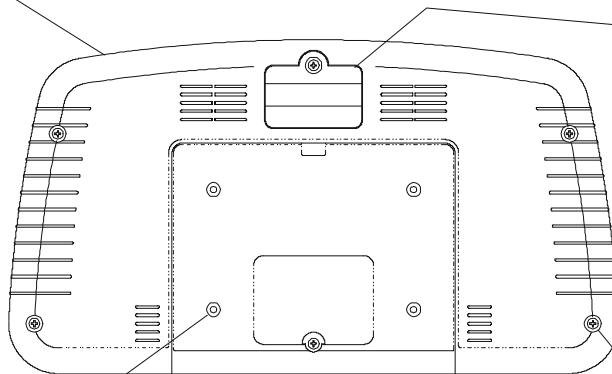

Console Case (Grey)  
 OK36-01187-0006

Battery Cover  
 OK36-01035-0006

Screw  
 0017-00101-1104

SCREW-6  
 0017-00101-0824

**NOTE: For complete Crankarm Bearing Kit order: GK18-00004-0023**

Freewheel Pulley/Clutch Assembly