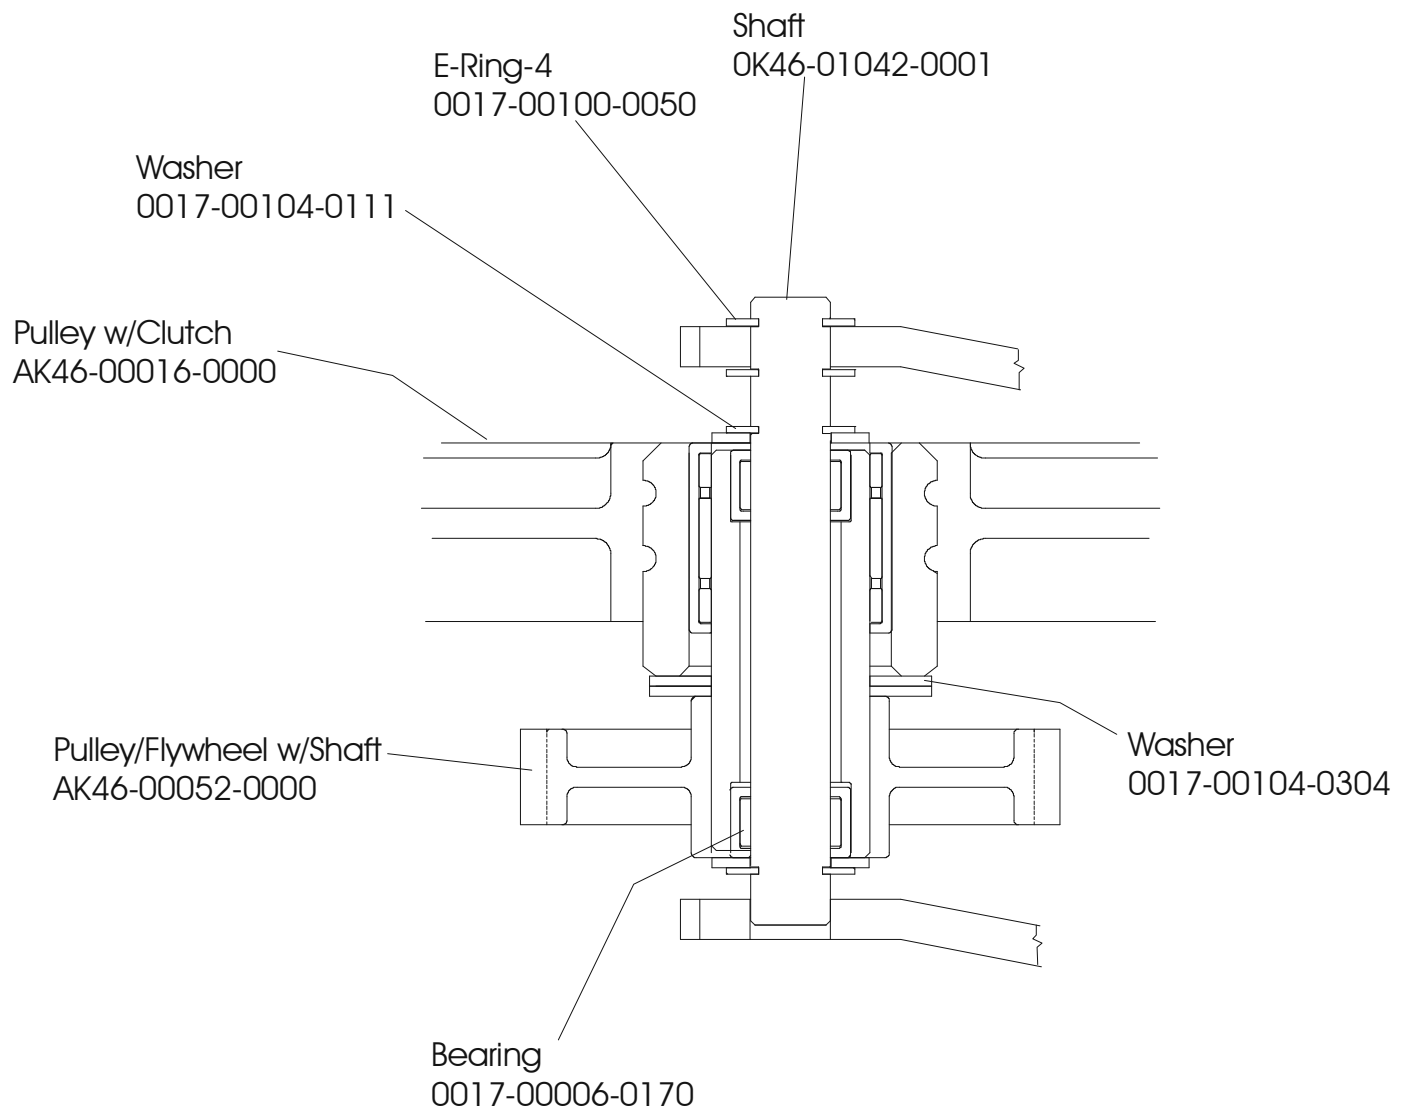

Freewheel Pulley/Clutch Assembly